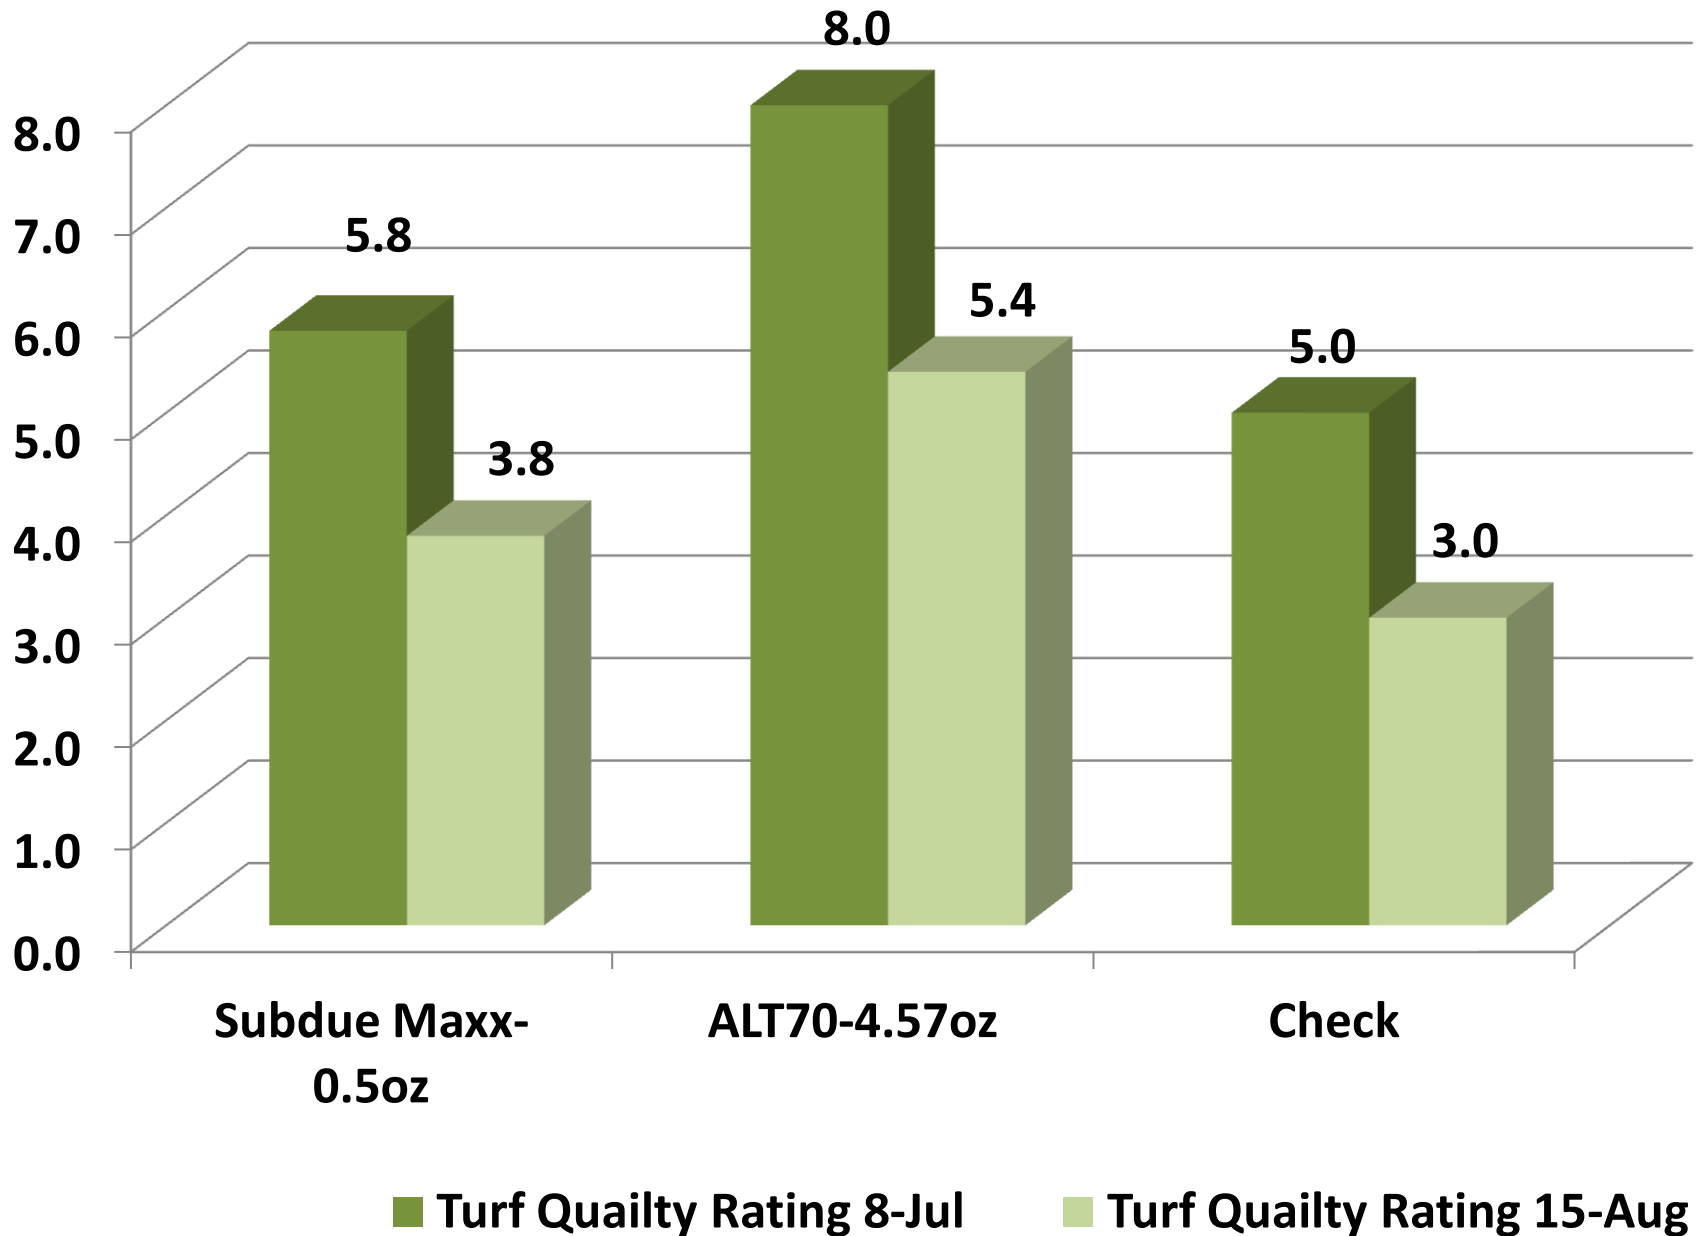

Rutgers 2011 – Pythium Study – Turf Quality Rating

Rutgers 2011 – Pythium Study – Turf Quality Rating

Rutgers 2011 – Pythium Study – Turf Quality Rating

Rutgers 2011 – Pythium Study – Turf Quality Rating

Rutgers 2011 – Pythium Study – Turf Quality Rating

Rutgers 2011 – Pythium Study – Turf Quality Rating

Rutgers 2011 – Pythium Study – Pythium Blight (%)
Average of Five Ratings

Rutgers 2011 – Pythium Study – Pythium Blight (%)