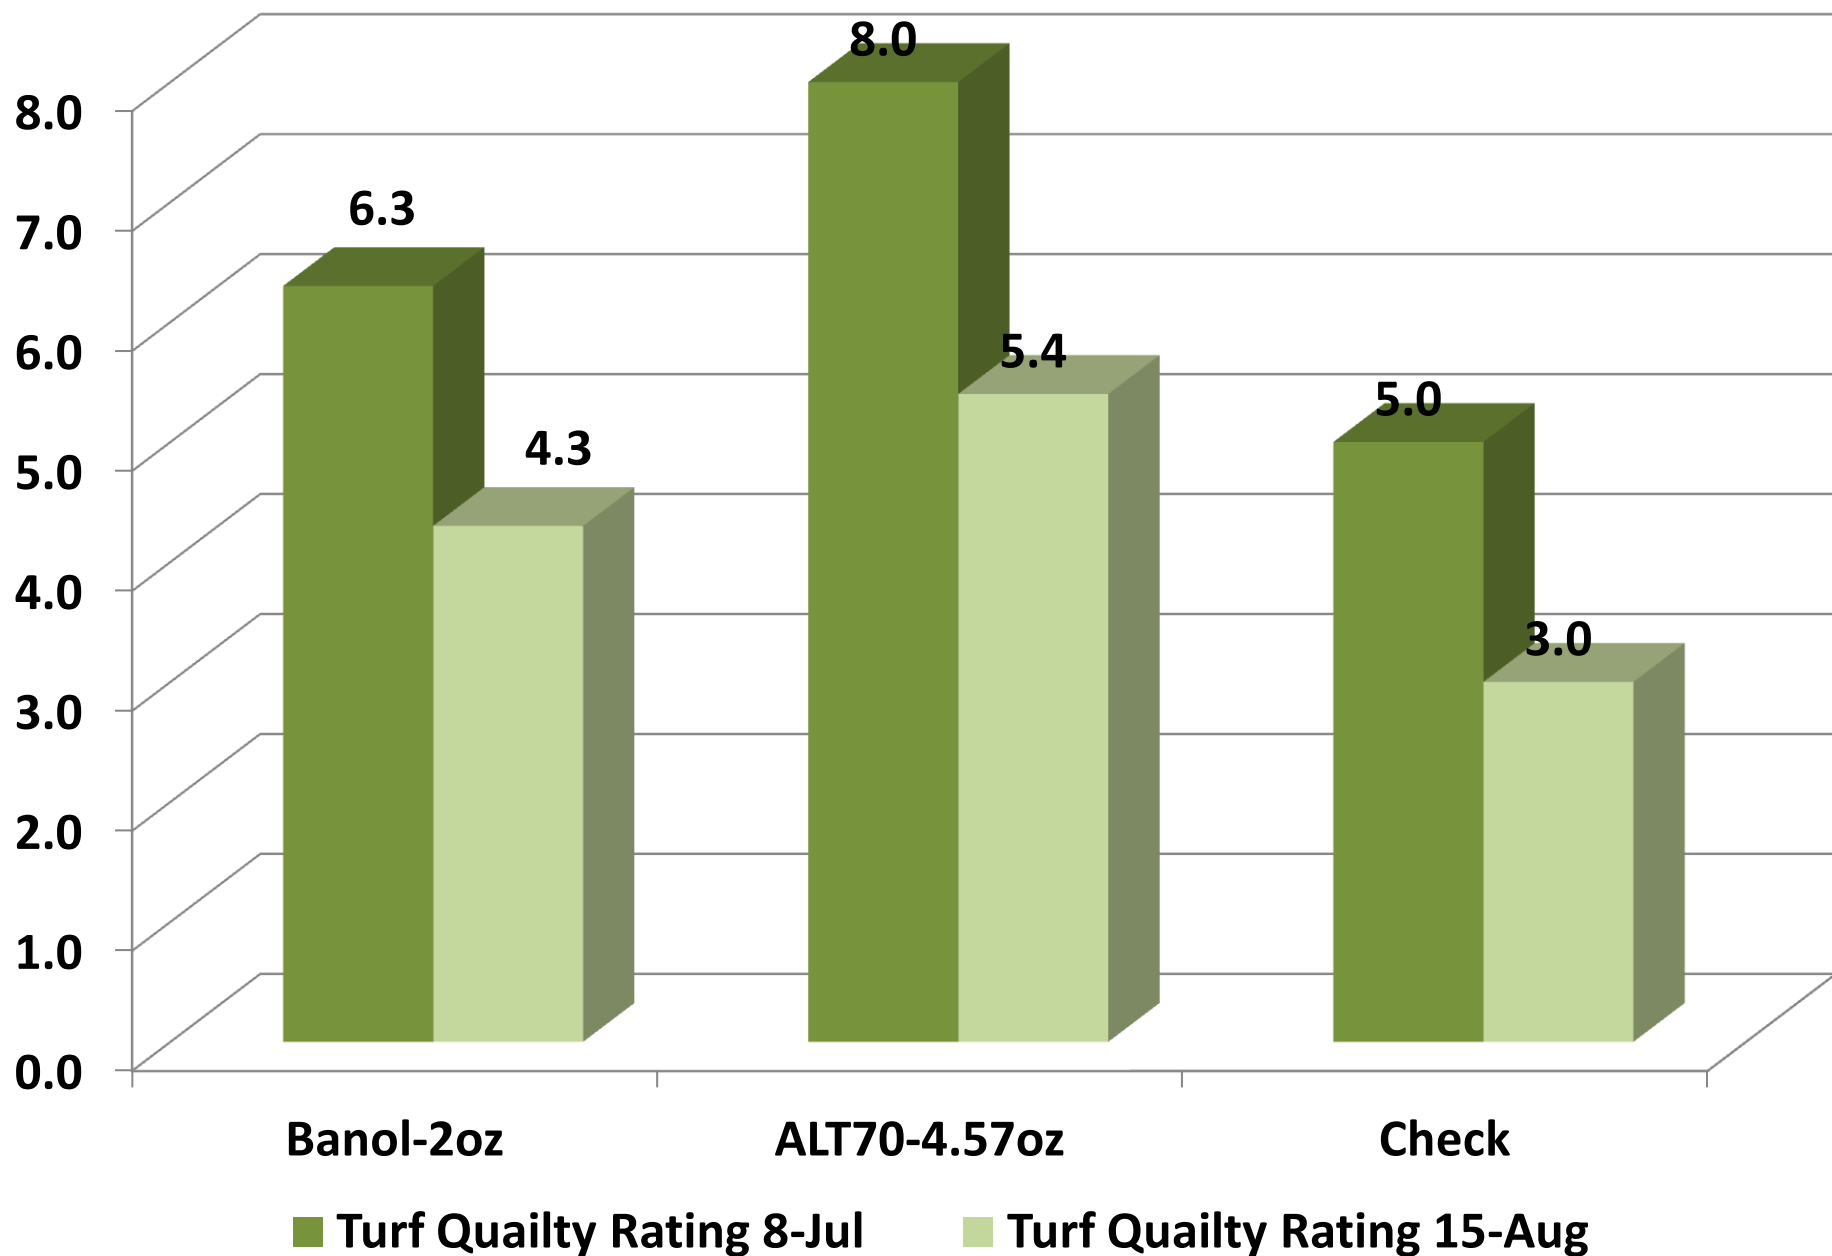

Rutgers 2011 – Pythium Study – Turf Quality Rating

Rutgers 2011 – Pythium Study – Turf Quality Rating

Rutgers 2011 – Pythium Study – Turf Quality Rating

Rutgers 2011 – Pythium Study – Turf Quality Rating

Rutgers 2011 – Pythium Study – Turf Quality Rating

Rutgers 2011 – Pythium Study – Turf Quality Rating

Rutgers 2011 – Pythium Study – Pythium Blight (%)
Average of Five Ratings

Rutgers 2011 – Pythium Study – Pythium Blight (%)