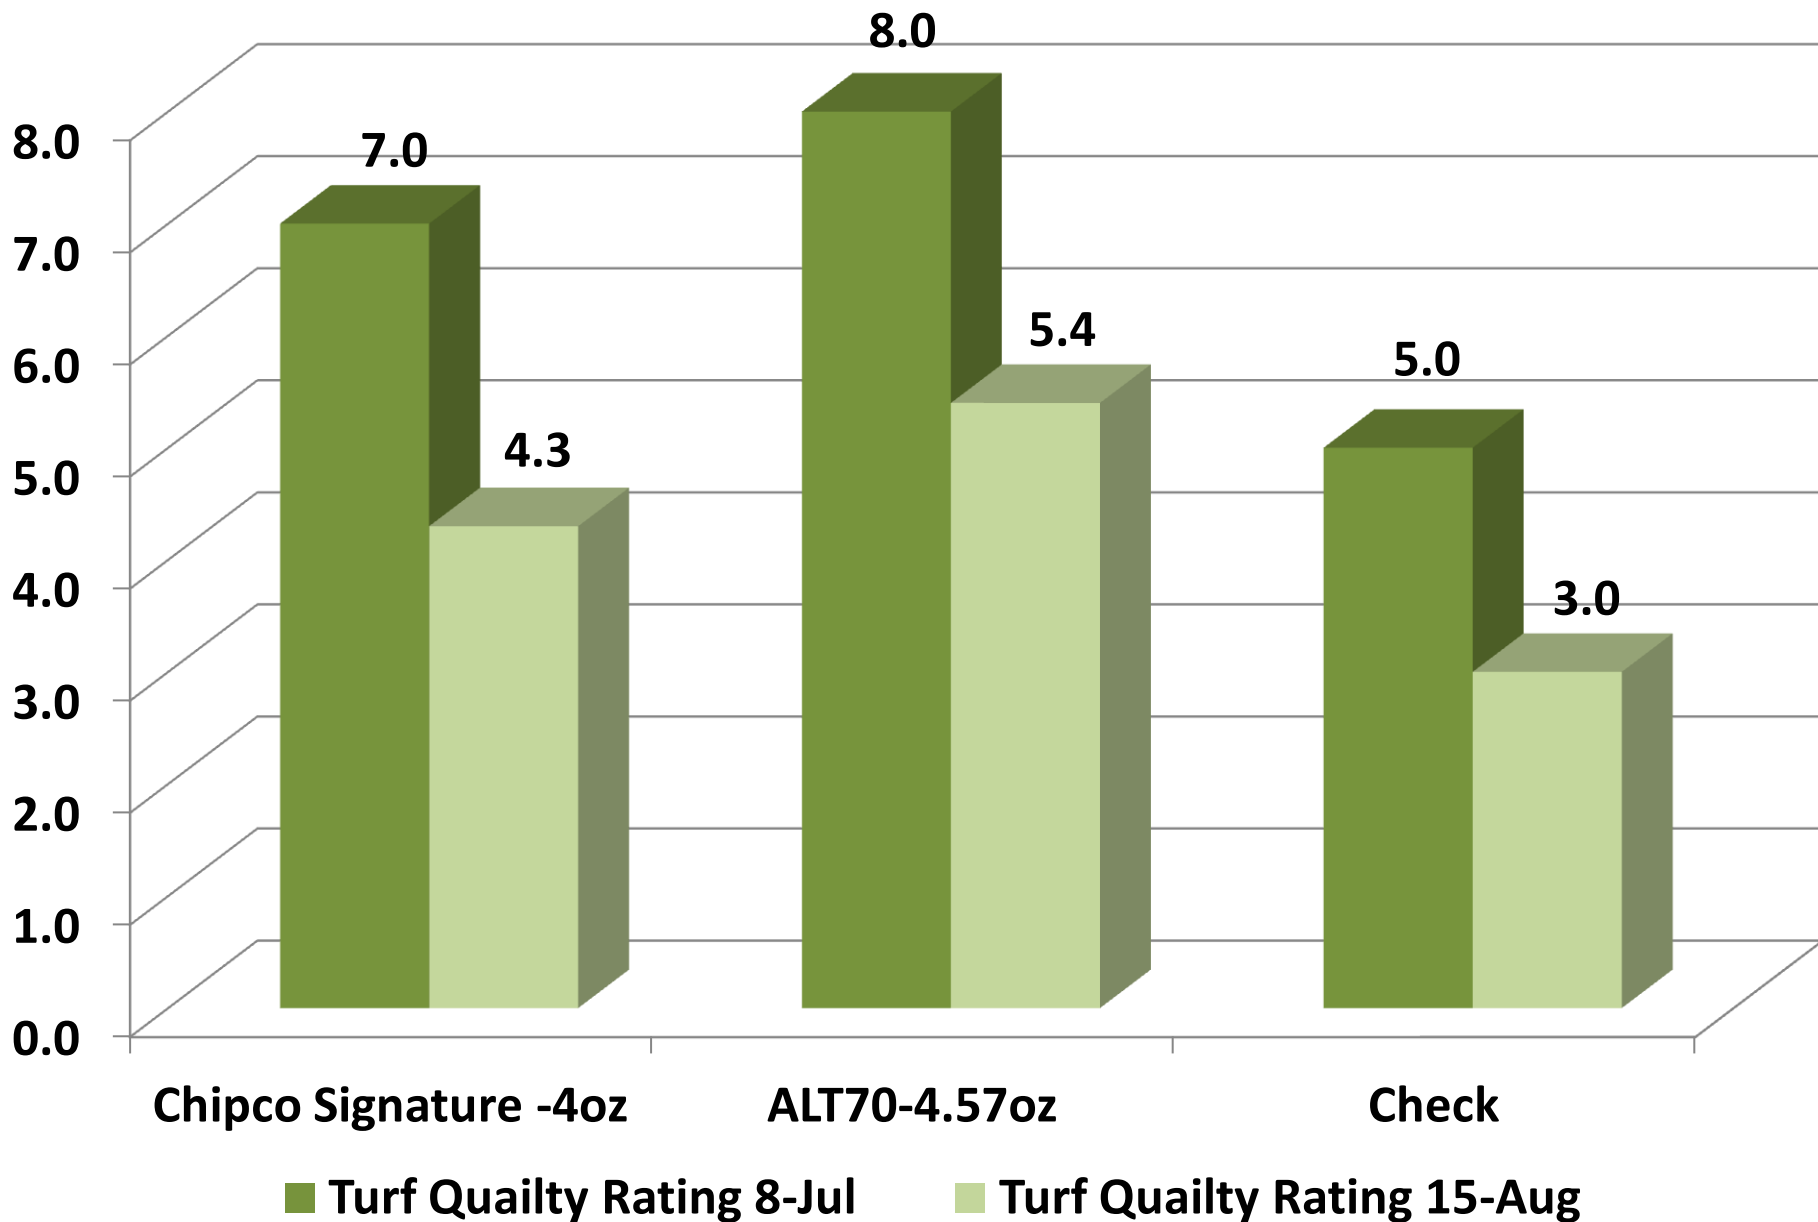

Rutgers 2011 – Pythium Study – Turf Quality Rating

Rutgers 2011 – Pythium Study – Turf Quality Rating

Rutgers 2011 – Pythium Study – Turf Quality Rating

Rutgers 2011 – Pythium Study – Turf Quality Rating

Rutgers 2011 – Pythium Study – Turf Quality Rating

Rutgers 2011 – Pythium Study – Turf Quality Rating

Rutgers 2011 – Pythium Study – Pythium Blight (%)
Average of Five Ratings

Rutgers 2011 – Pythium Study – Pythium Blight (%)