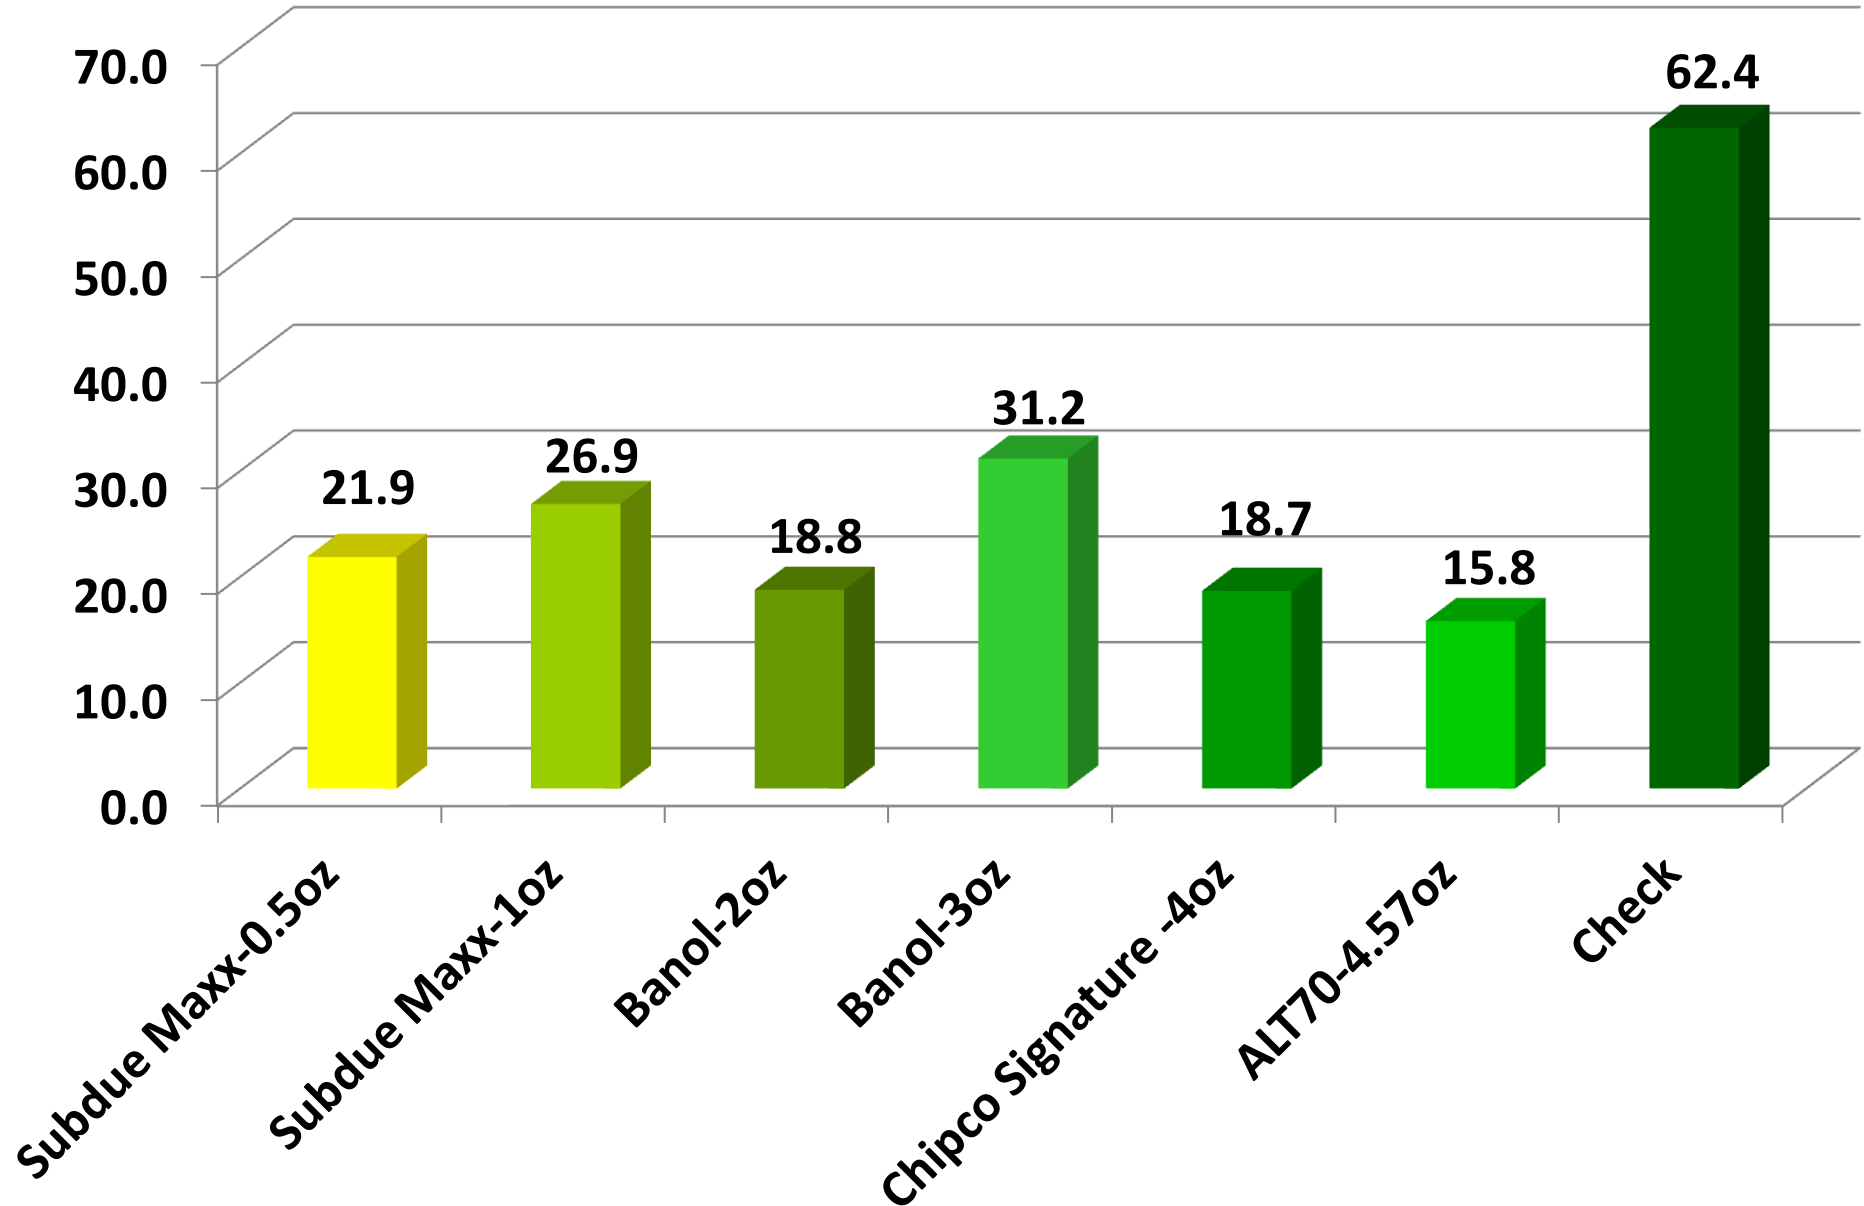

Rutgers 2011 – Pythium Study – Turf Quality Rating

Rutgers 2011 – Pythium Study – Turf Quality Rating

Rutgers 2011 – Pythium Study – Turf Quality Rating

Rutgers 2011 – Pythium Study – Turf Quality Rating

Rutgers 2011 – Pythium Study – Turf Quality Rating

Rutgers 2011 – Pythium Study – Turf Quality Rating

Rutgers 2011 – Pythium Study – Pythium Blight (%)
Average of Five Ratings

Rutgers 2011 – Pythium Study – Pythium Blight (%)