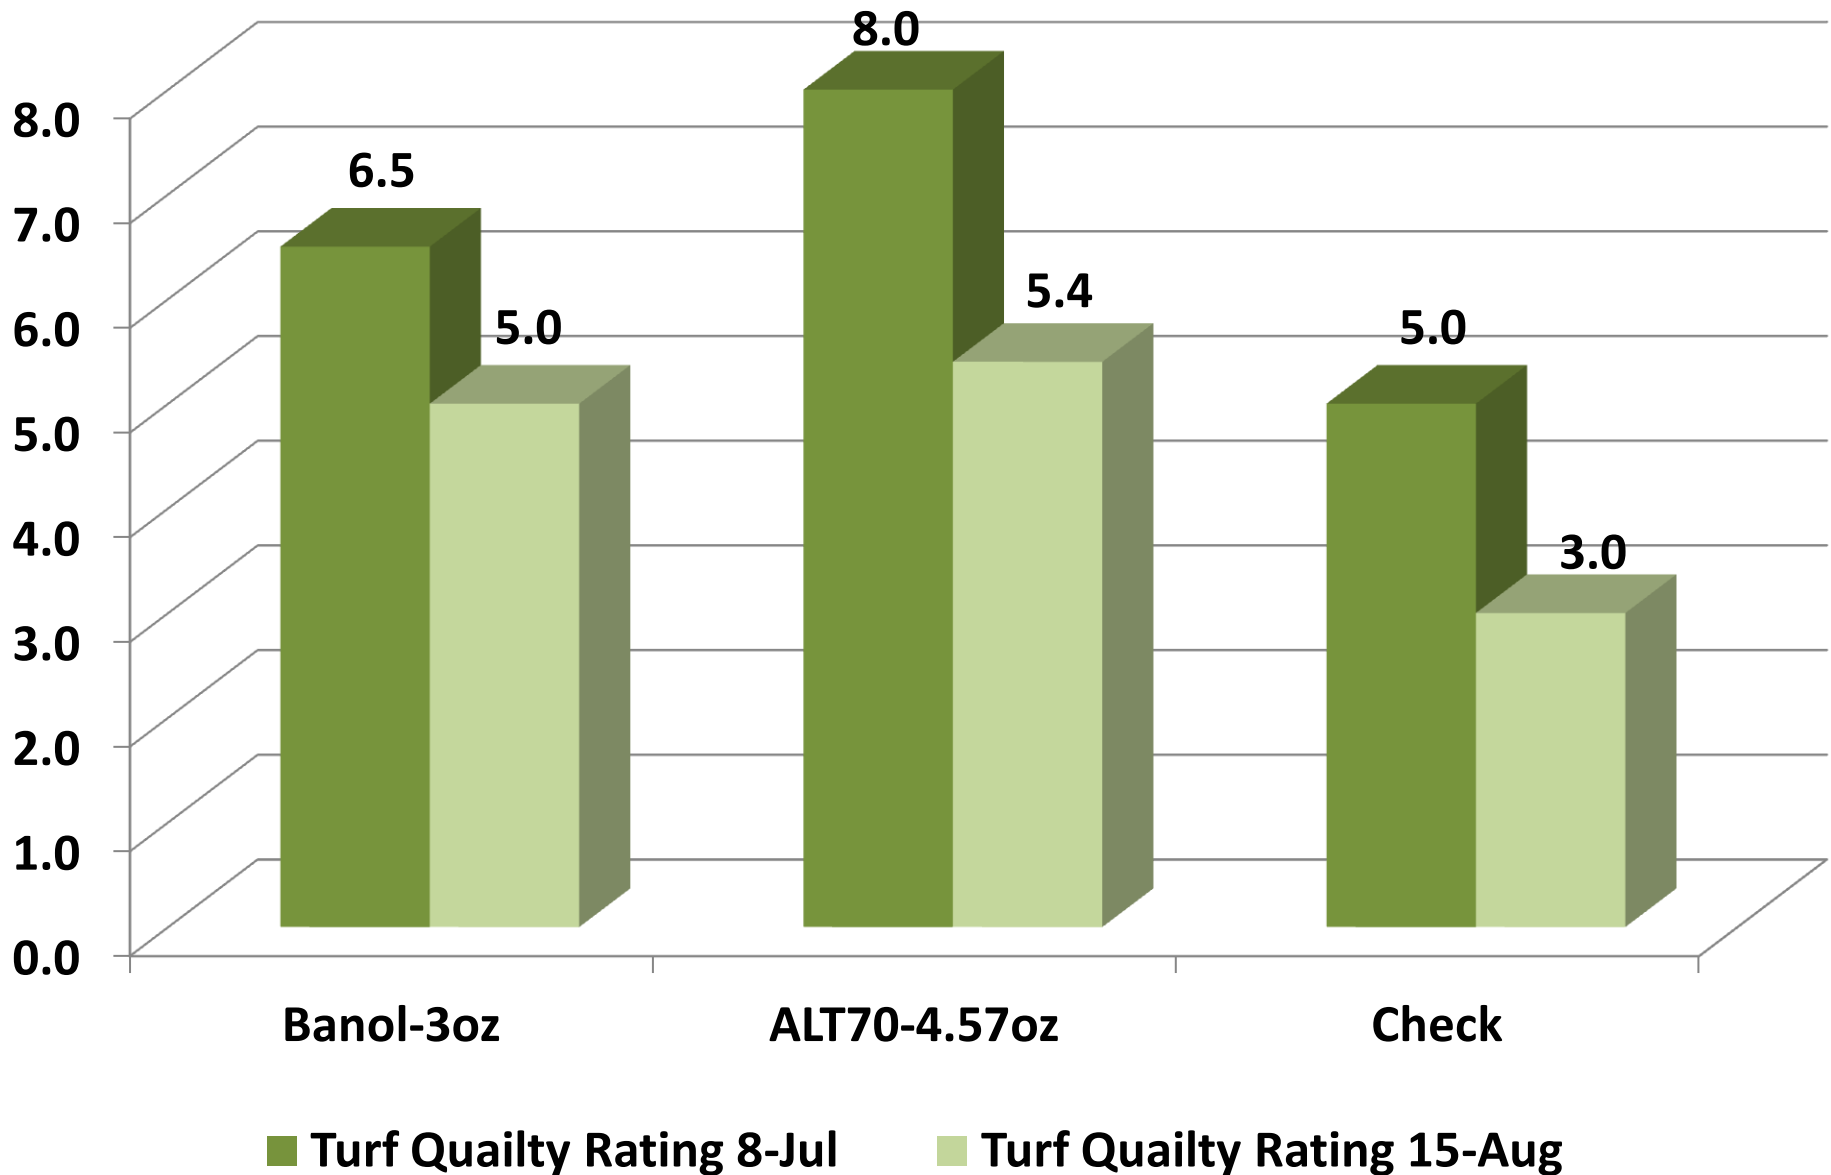

Rutgers 2011 – Pythium Study – Turf Quality Rating

Rutgers 2011 – Pythium Study – Turf Quality Rating

Rutgers 2011 – Pythium Study – Turf Quality Rating

Rutgers 2011 – Pythium Study – Turf Quality Rating

Rutgers 2011 – Pythium Study – Turf Quality Rating

Rutgers 2011 – Pythium Study – Turf Quality Rating

Rutgers 2011 – Pythium Study – Pythium Blight (%)
Average of Five Ratings

Rutgers 2011 – Pythium Study – Pythium Blight (%)