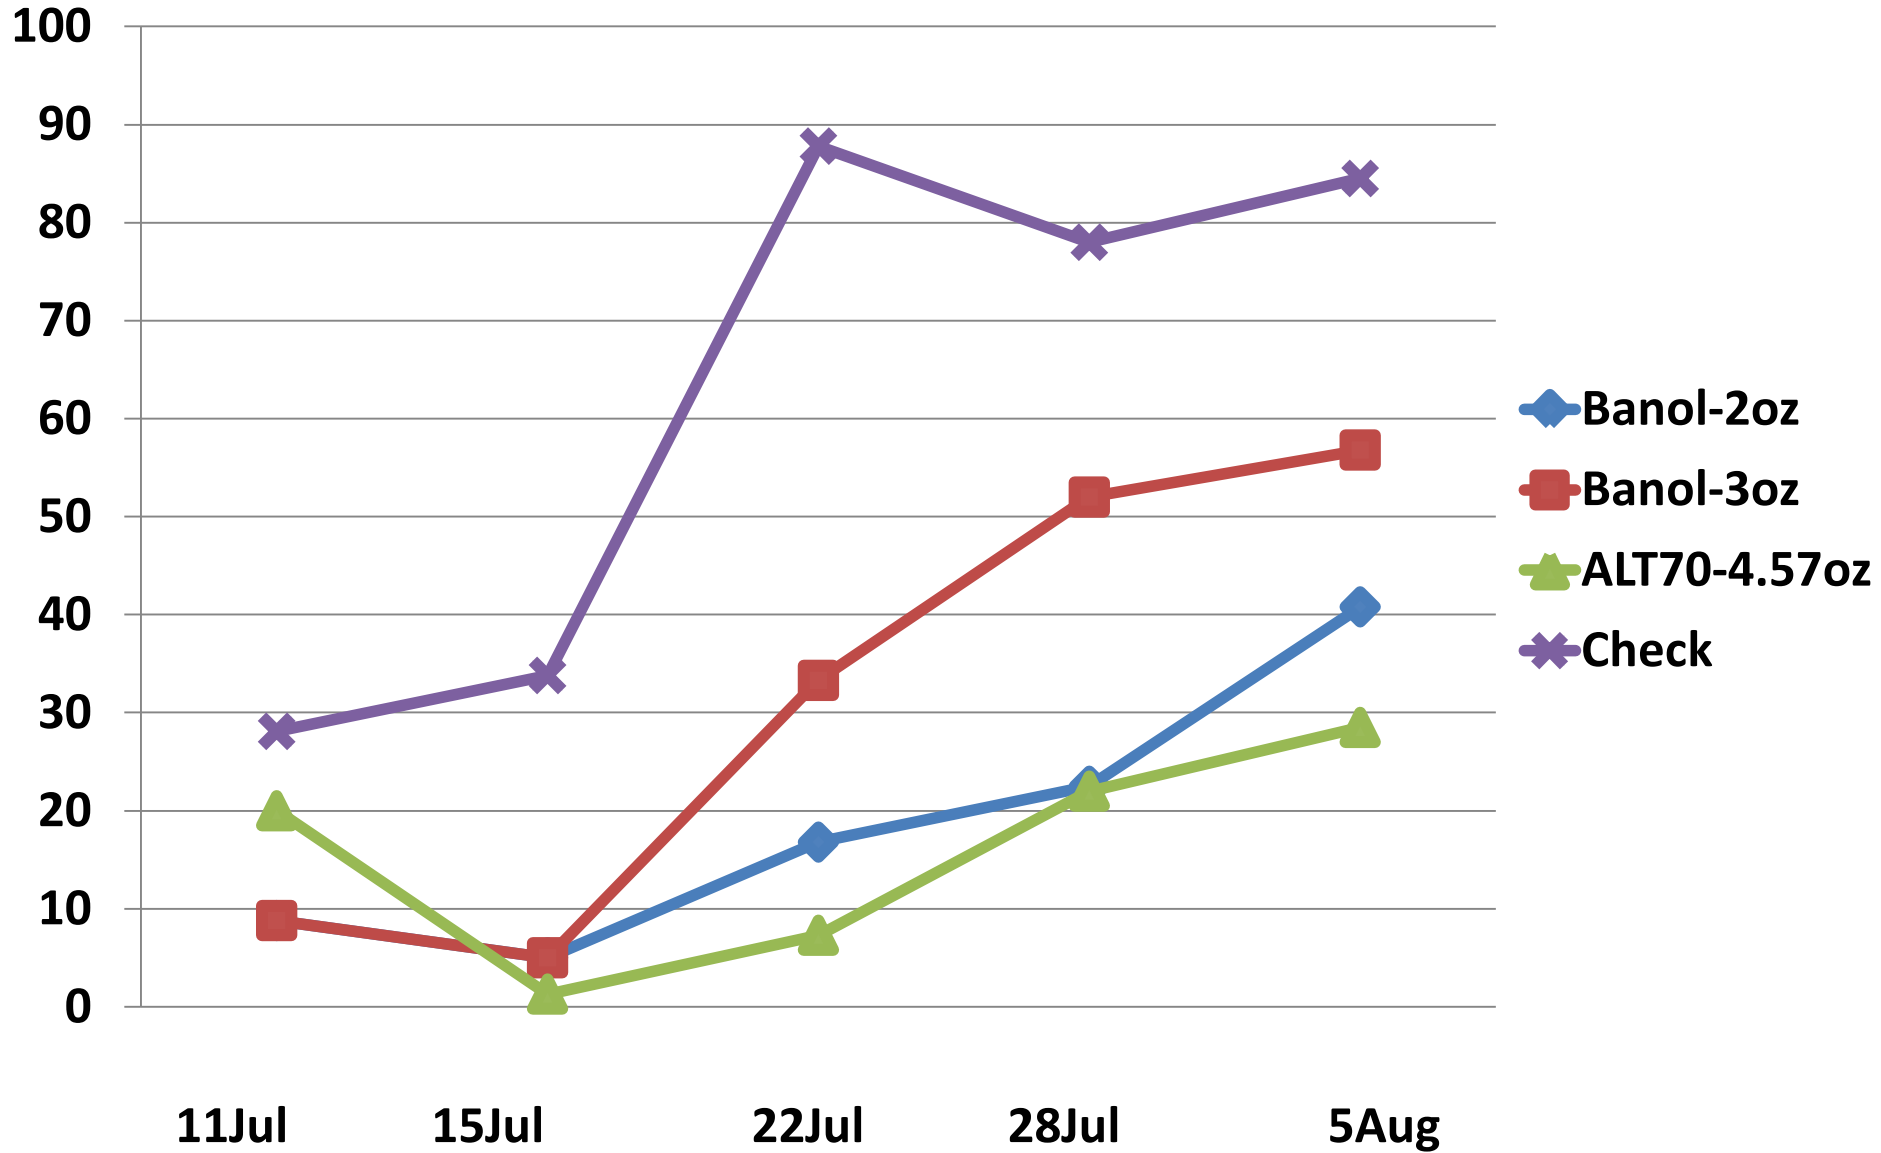

Rutgers 2011 – Pythium Study – Pythium Blight (%)