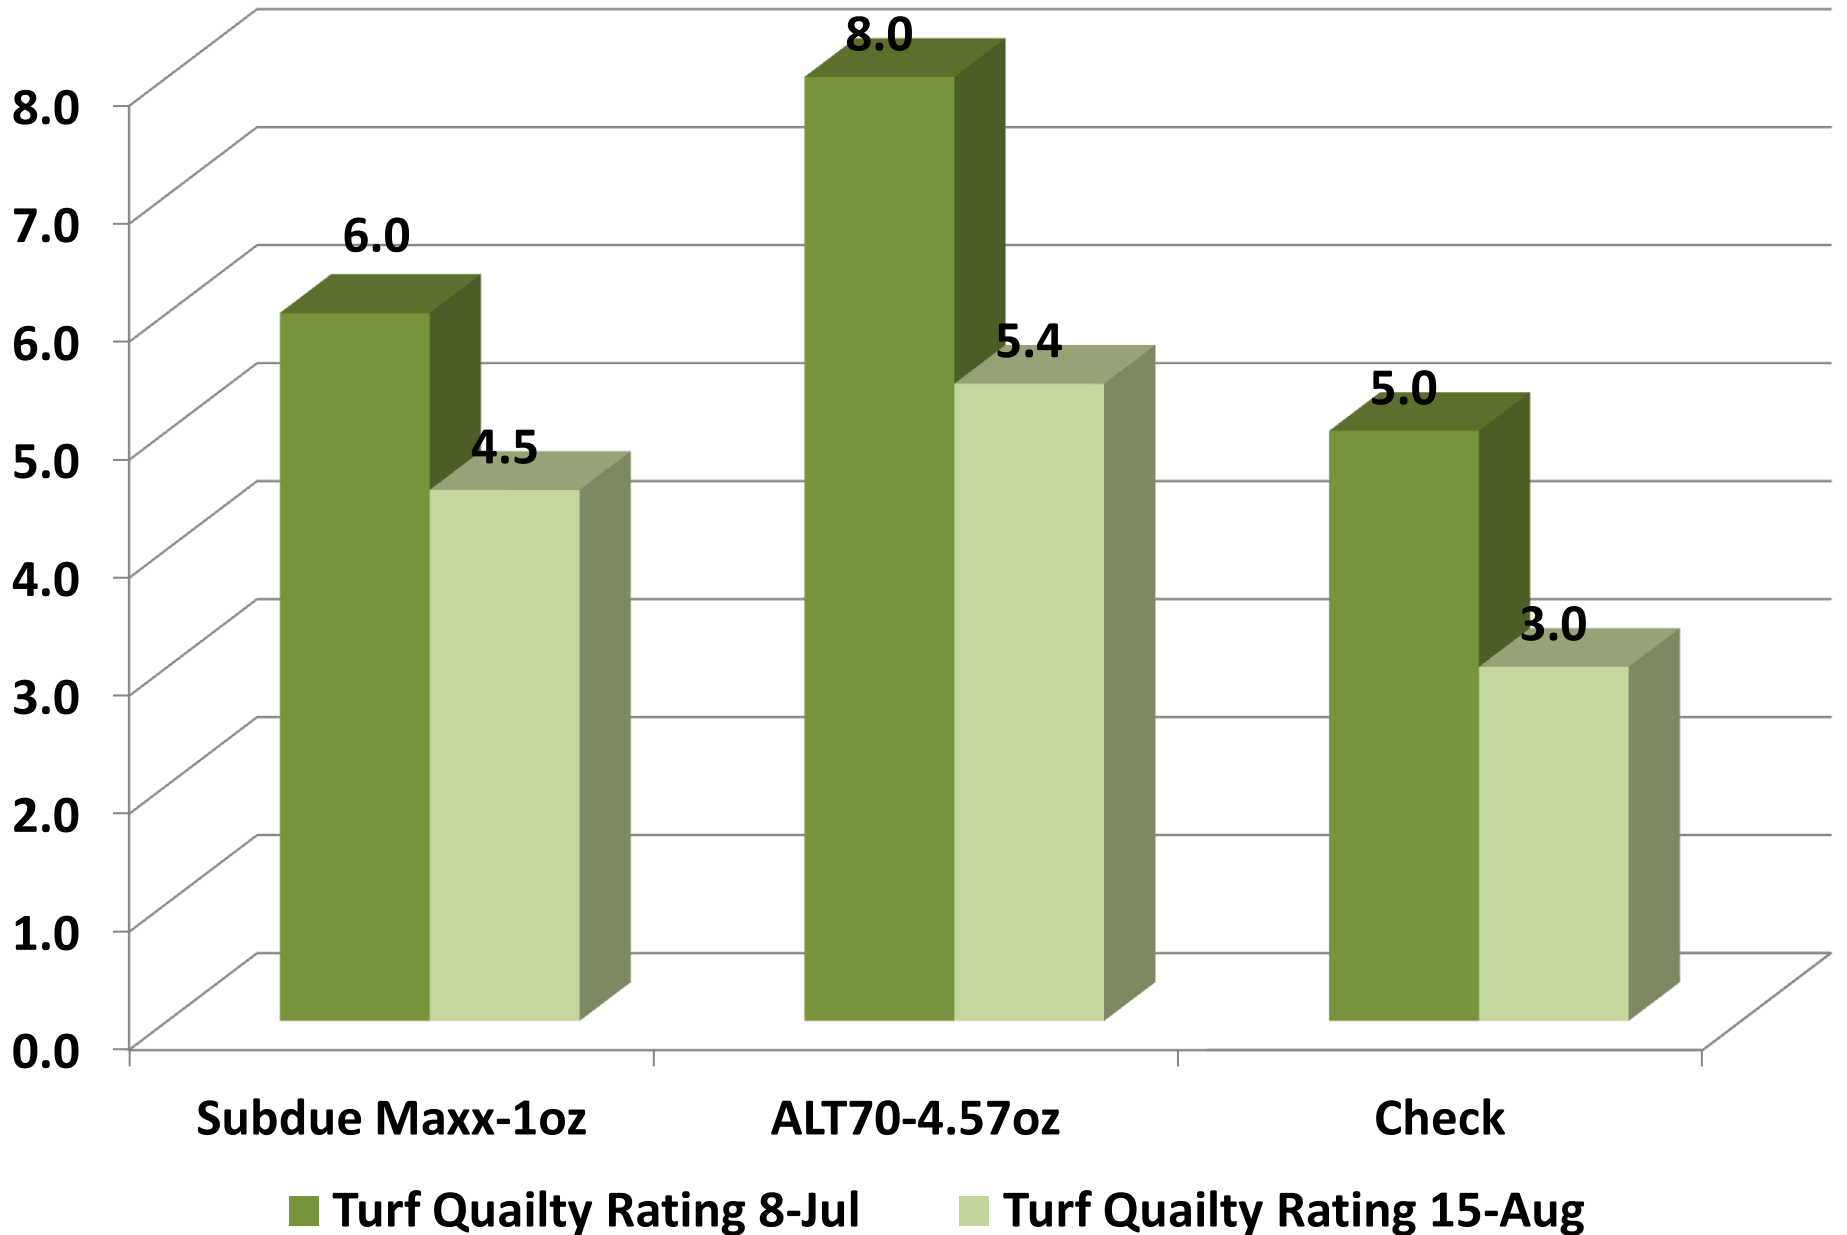

Rutgers 2011 – Pythium Study – Turf Quality Rating

Rutgers 2011 – Pythium Study – Turf Quality Rating

Rutgers 2011 – Pythium Study – Turf Quality Rating

Rutgers 2011 – Pythium Study – Turf Quality Rating

Rutgers 2011 – Pythium Study – Turf Quality Rating

Rutgers 2011 – Pythium Study – Turf Quality Rating

Rutgers 2011 – Pythium Study – Pythium Blight (%)
Average of Five Ratings

Rutgers 2011 – Pythium Study – Pythium Blight (%)