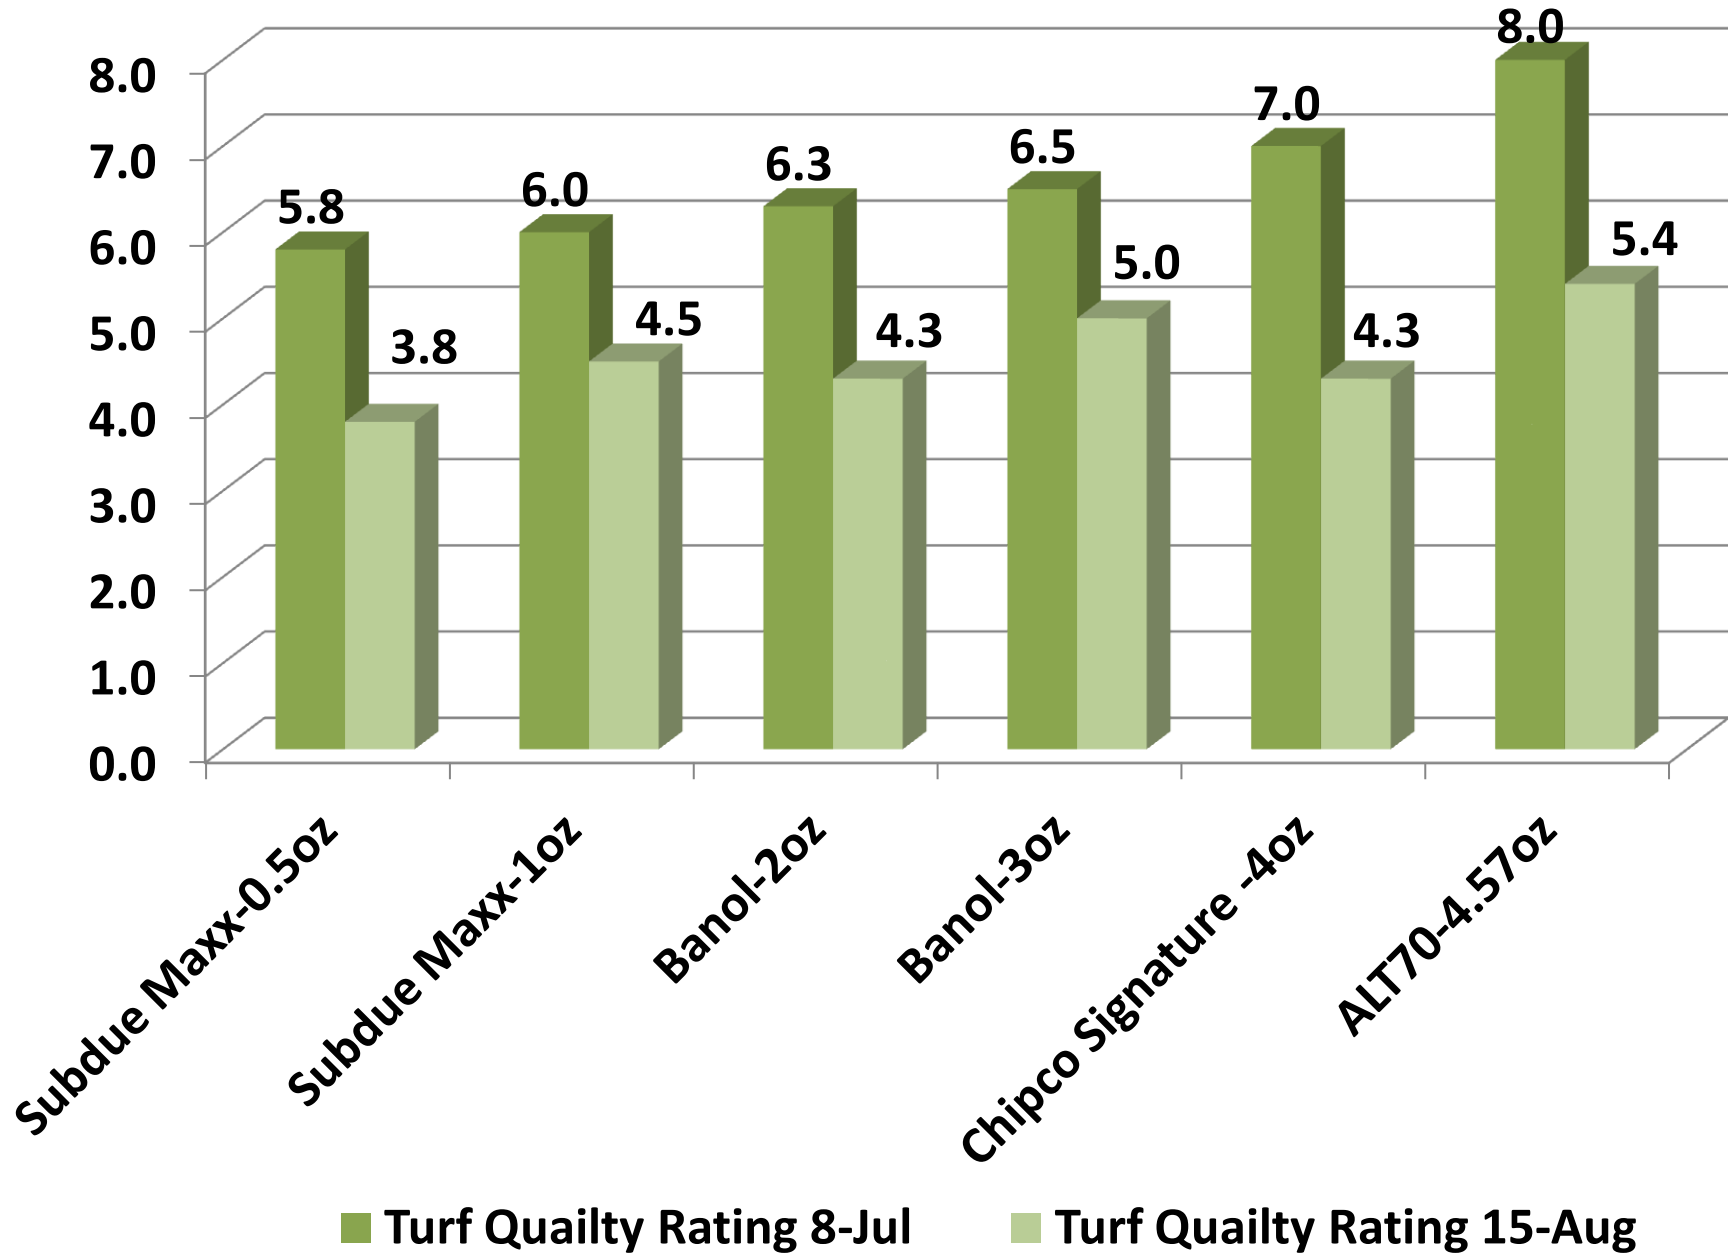

Rutgers 2011 – Pythium Study – Turf Quality Rating

Rutgers 2011 – Pythium Study – Turf Quality Rating

Rutgers 2011 – Pythium Study – Turf Quality Rating

Rutgers 2011 – Pythium Study – Turf Quality Rating

Rutgers 2011 – Pythium Study – Turf Quality Rating

Rutgers 2011 – Pythium Study – Turf Quality Rating

Rutgers 2011 – Pythium Study – Pythium Blight (%)
Average of Five Ratings

Rutgers 2011 – Pythium Study – Pythium Blight (%)