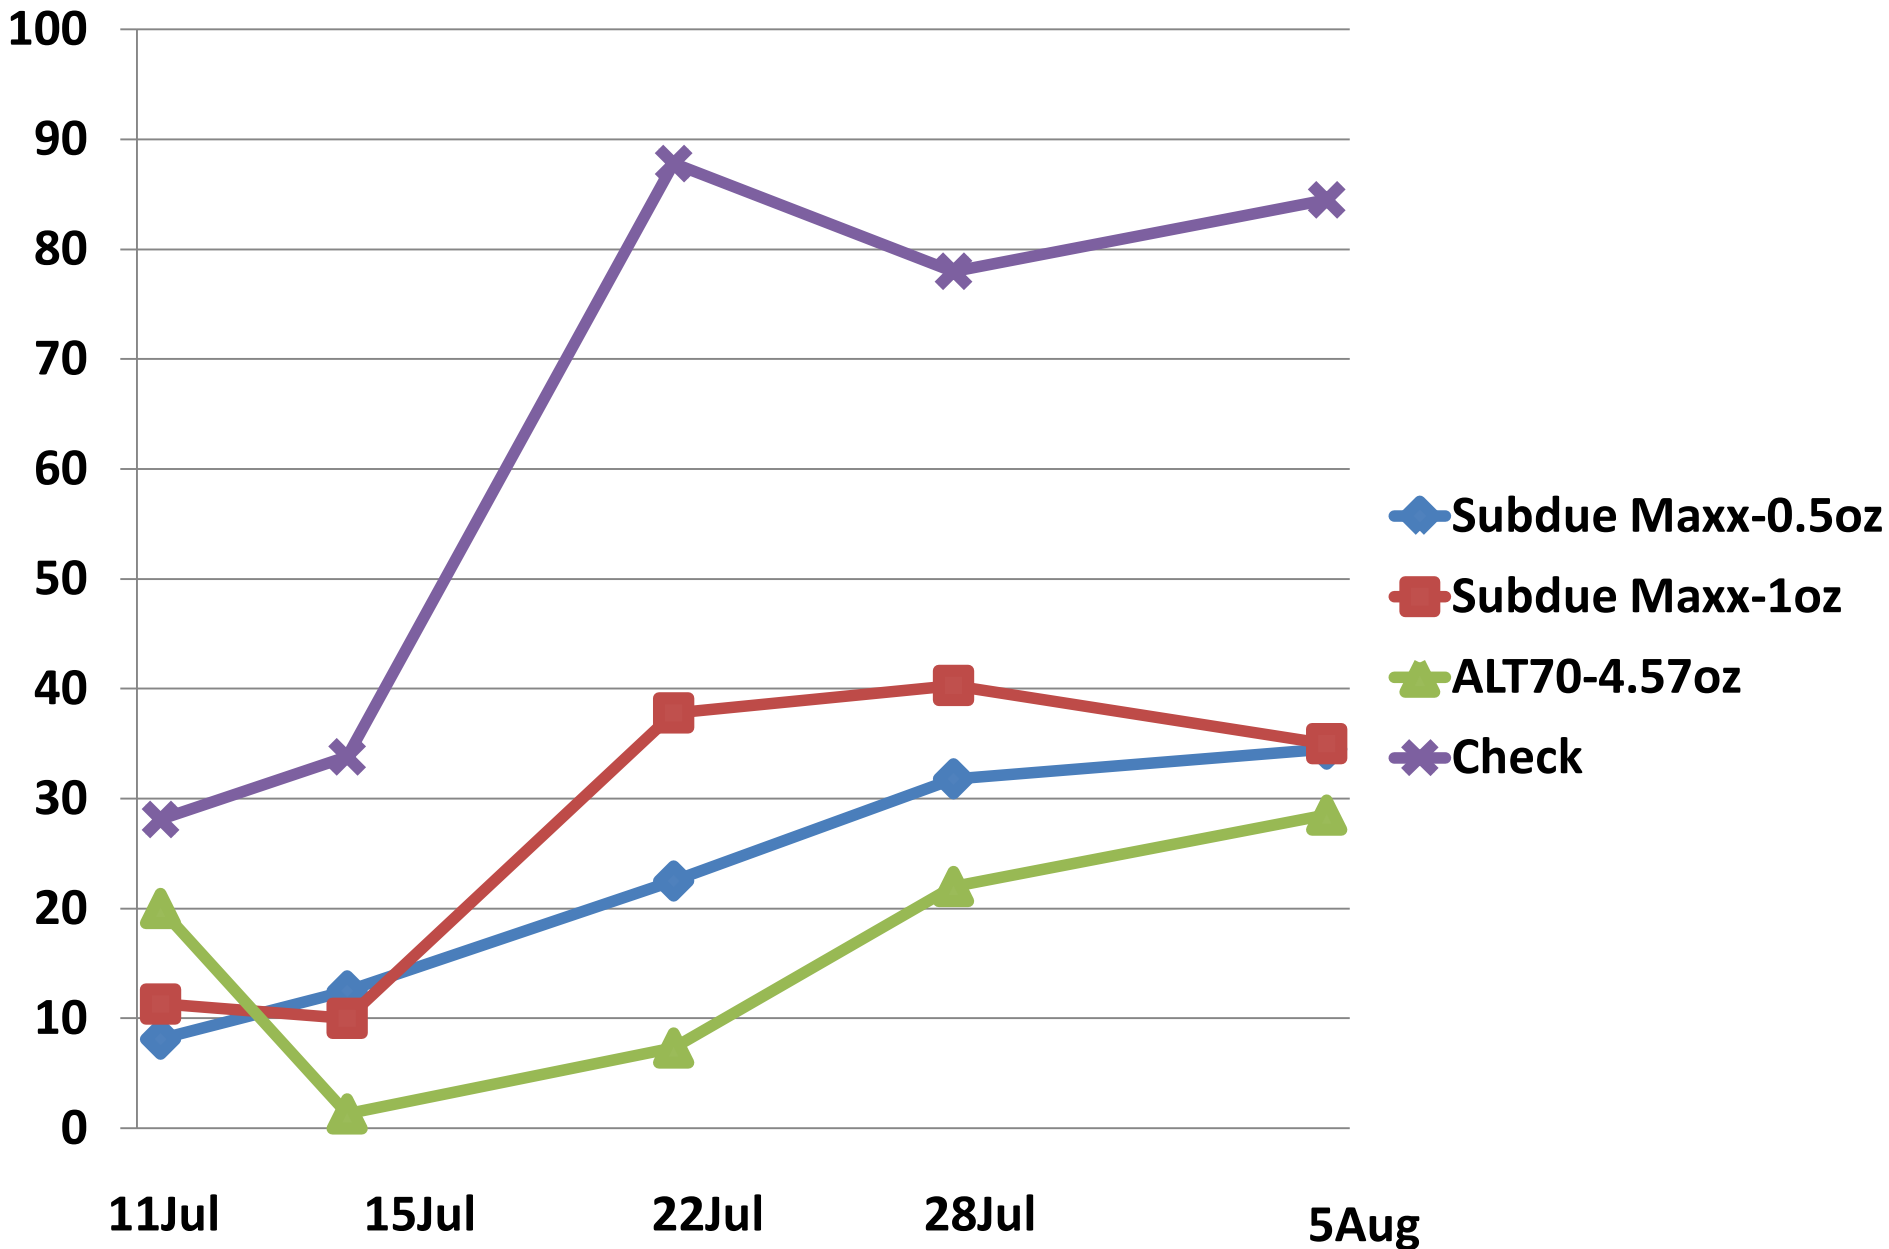

Rutgers 2011 – Pythium Study – Turf Quality Rating

Rutgers 2011 – Pythium Study – Turf Quality Rating

Rutgers 2011 – Pythium Study – Pythium Blight (%)
Average of Five Ratings

Rutgers 2011 – Pythium Study – Pythium Blight (%)