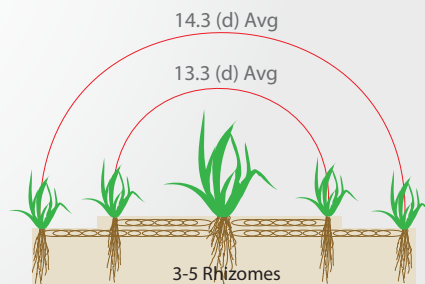

SELF-REPAIRING SYSTEM

* diagram illustrates increased tillering and rhizome count.

The increased tillering allows for self-repairing and makes **SUNGOLD** ideal for high traffic areas, low input sports turf, sod production (recommend 5-10% Jump Start rapid establishing Kentucky bluegrass), and makes it an ideal selection for home lawns.

PRODUCT FEATURES

- Rapid Spreading capability
- Extreme Drought Tolerance
- Extreme Brown Patch Resistance
- Quick Germination
- Extensive Root System